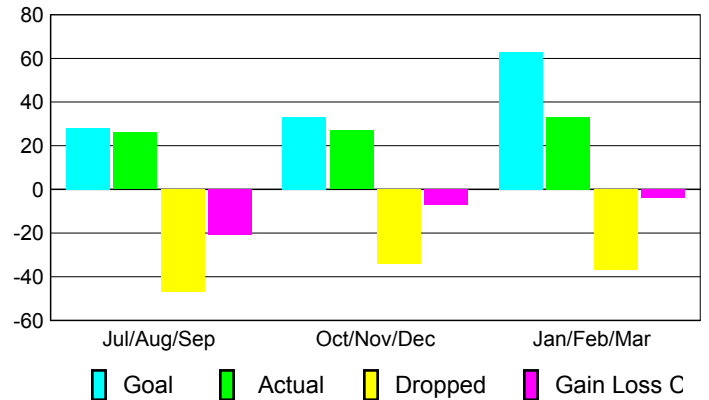

Membership Results 2009-2010

Goal, New, Dropped, Gain/Loss