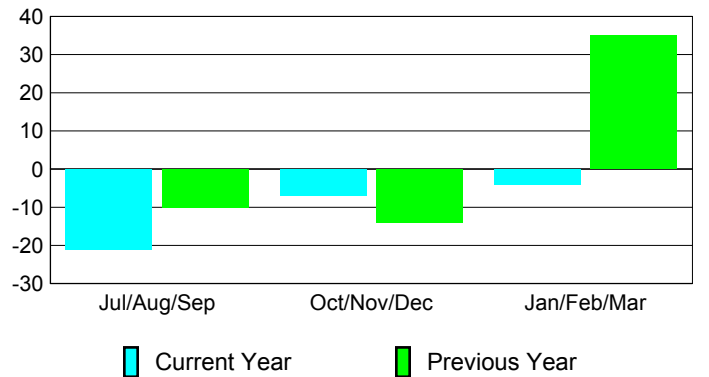

Comparison of Membership Gain/Loss

Current Year Compared to the Previous Year